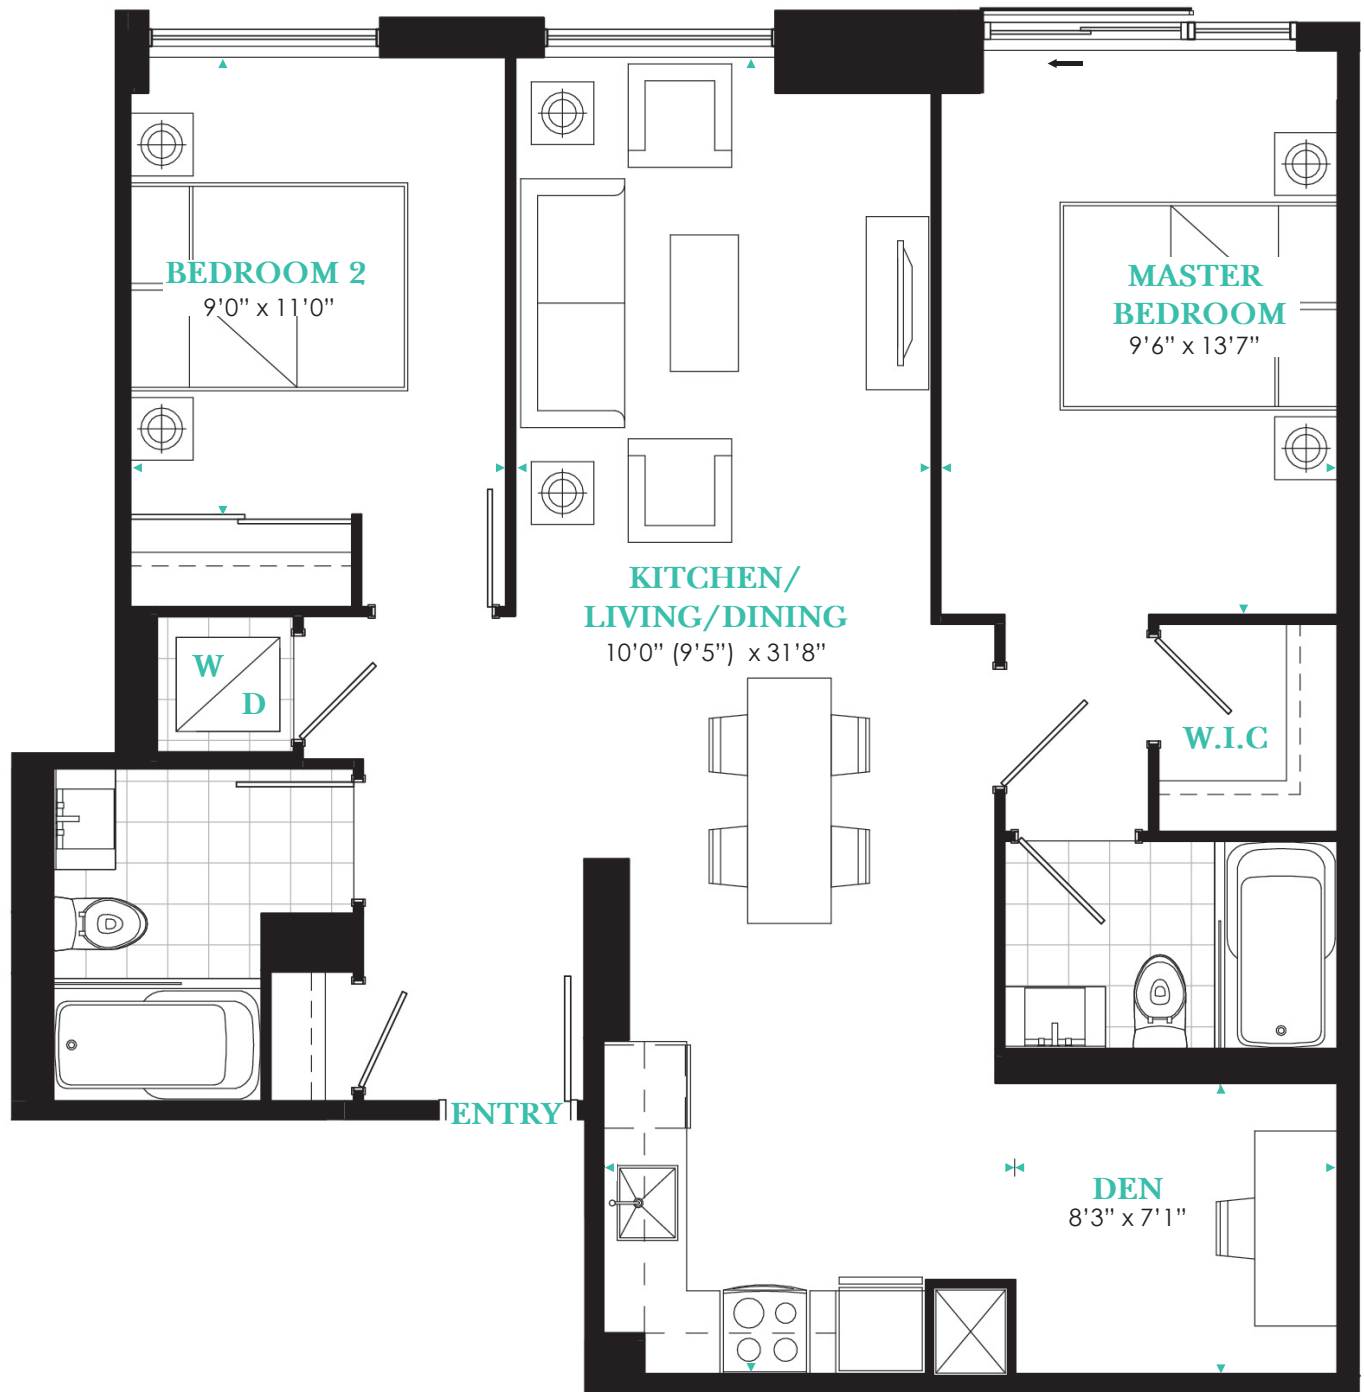

# SUITES 1104, 1204

2 BEDROOM + DEN

Suite Area: **948 SQ.FT.**

*With Juliet Balcony*

All areas and stated room dimensions are approximate. Sizes and specifications are subject to change without notice. Actual living area and balcony/terraces may vary from floor stated areas. E. & O.E.